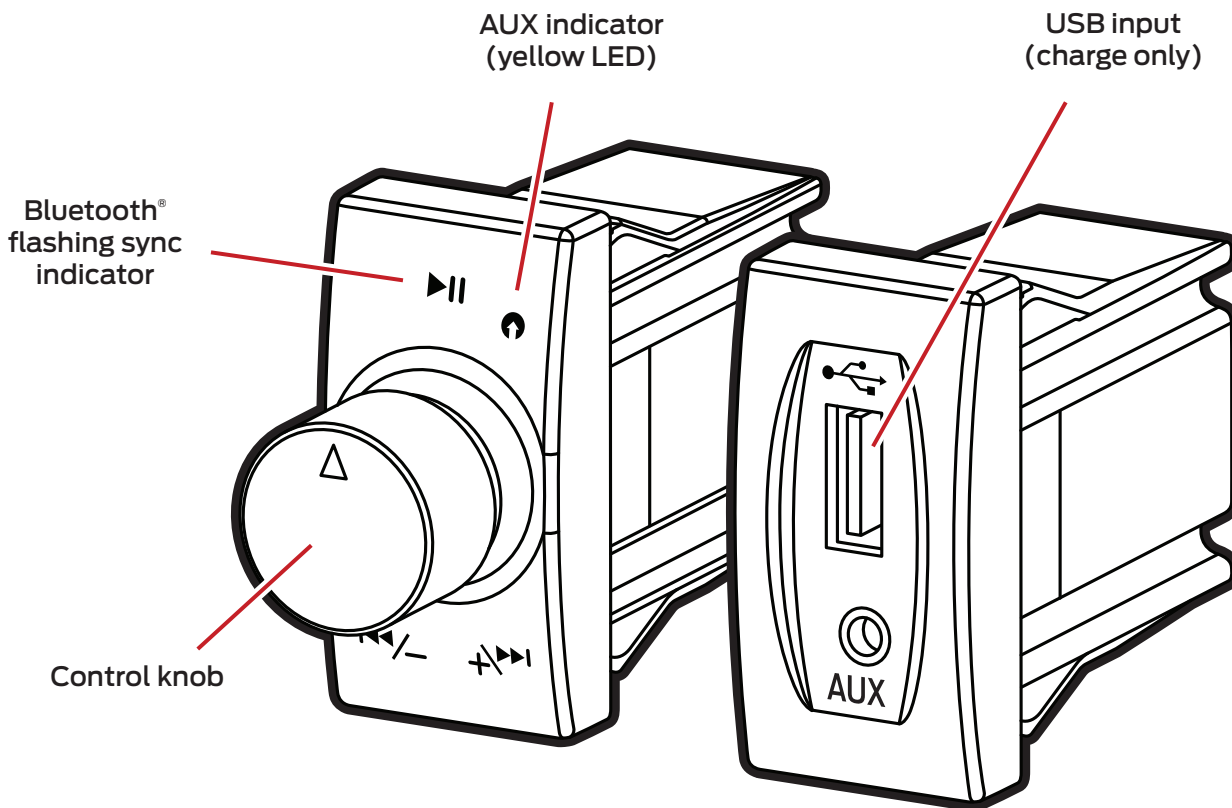

BLUETOOTH® MODULE INSTRUCTIONS

Control Knob Functions

POWER ON/OFF

Push and hold
2 seconds

PLAY/PAUSE

Push once

TOGGLE AUX / BLUETOOTH® MODES

Push 2X

Yellow LED indicator when in AUX mode; no control knob functions

VOLUME DOWN

Turn left and hold

VOLUME UP

Turn right and hold

PREVIOUS TRACK

Quick turn left

NEXT TRACK