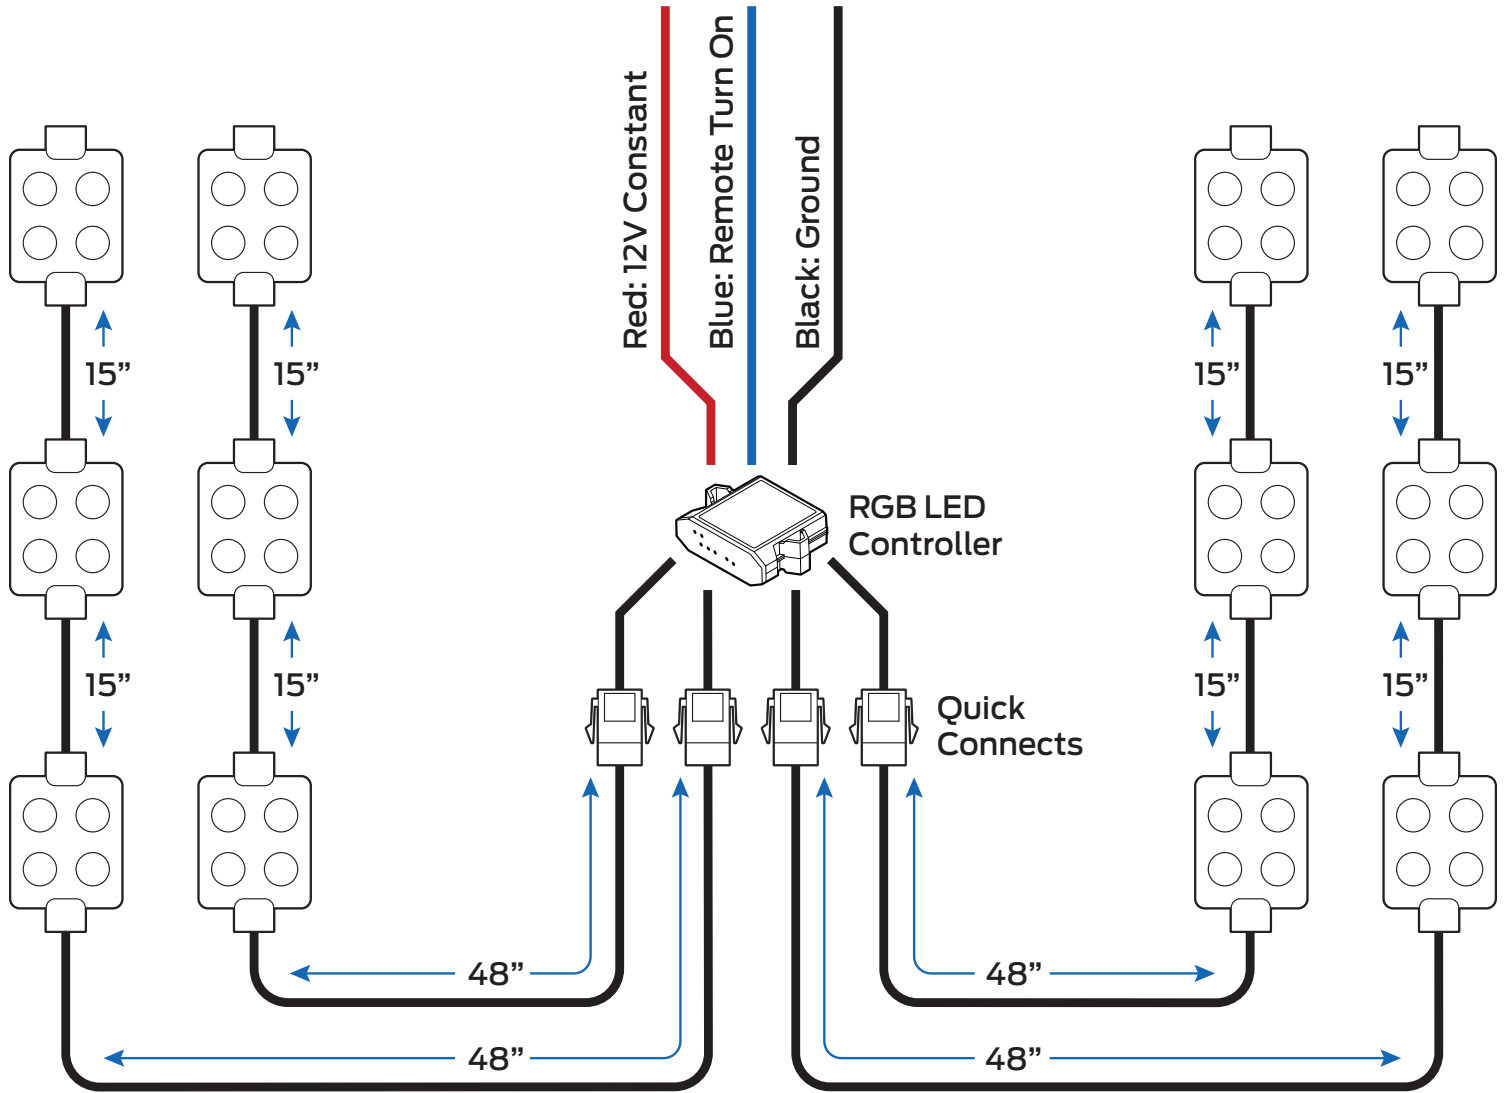

# WWRGB WIRING INSTALLATION GUIDE

(4) extra 48" extensions included