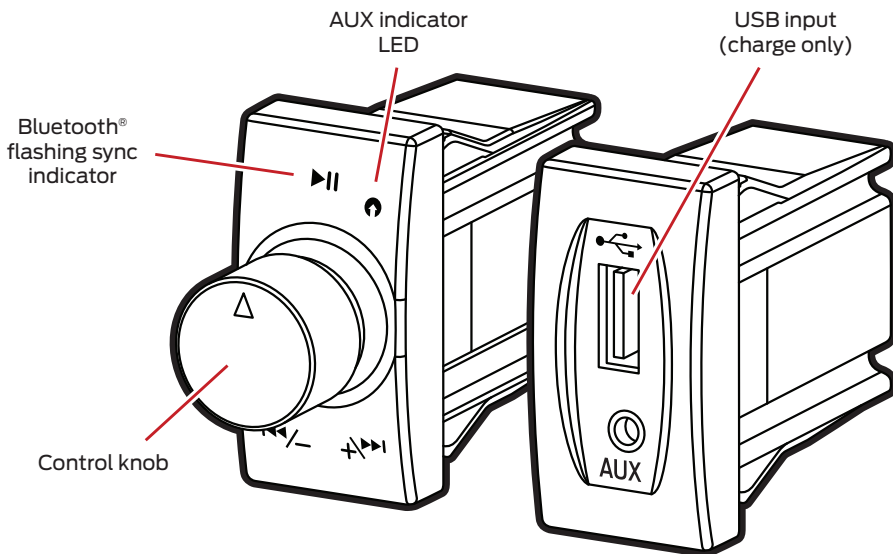

Bluetooth® MODULE INSTRUCTIONS

Knob Version

Control Knob Functions

POWER ON/OFF

Push and hold
2 seconds

PLAY/PAUSE

Push once

TOGGLE AUX / BLUETOOTH® MODES

Push 2X

LED indicator when in AUX mode;
no control knob functions

VOLUME DOWN

Turn left and hold

VOLUME UP

Turn right and hold

PREVIOUS TRACK

Quick turn left