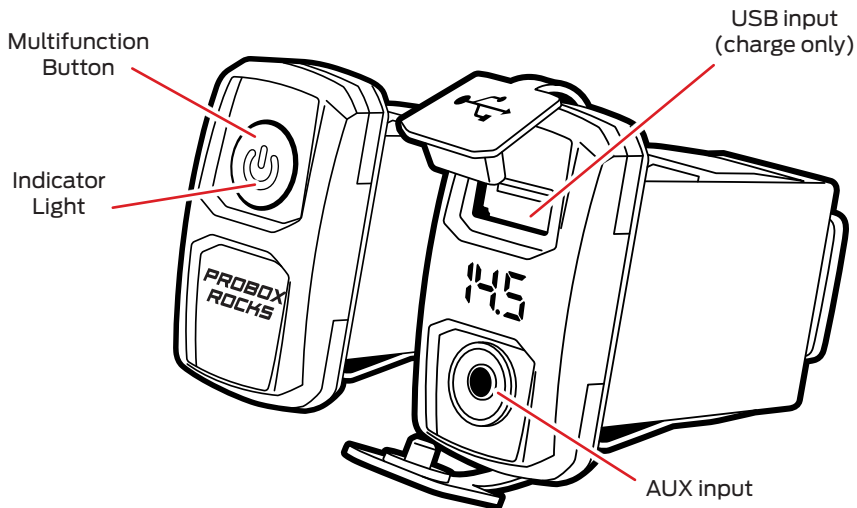

Bluetooth[®] MODULE INSTRUCTIONS

BTR-14 Version

Multifunction Button Operation

POWER ON/OFF

Push and hold
2 seconds

PLAY/PAUSE

Push once

TOGGLE AUX / BLUETOOTH[®] MODES

Push 2X.

Indicator light will turn white
when AUX mode is activated.